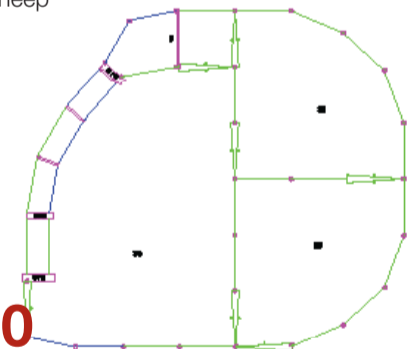

$19,990.00 +GST

Farmhand 126 Head Yard

- 7 rail multi-purpose for cattle and sheep
- Farmhand sliding race gate
- Hot dipped galvanised
- Kit set delivered to main depot