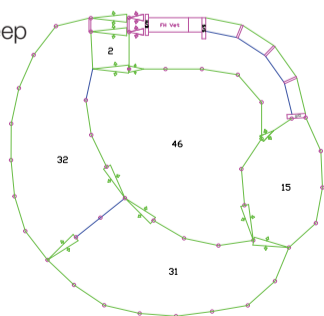

CATTLE HANDLING

COST EFFECTIVE YARDS FOR LIFESTYLE TO LARGE FARMS

Farmhand 5 Head Yard

- 7-rail multi-purpose for cattle and sheep
- Farmhand walkthrough headbail
- Farmhand sliding gate
- Hot dipped galvanised
- Kit set delivered to main depot

(Approximately 5 head yard size, depending on animal size)

$5,290.00 +GST (FH5-1)

Farmhand 10 Head Yard

- 7-rail multi-purpose for cattle and sheep
- Farmhand walkthrough headbail
- Farmhand sliding gate
- Hot dipped galvanised
- Kit set delivered to main depot

(Approximately 10 head yard size, depending on animal size)

$5,990.00 +GST (FH10-1)

Farmhand 20 Head Yard

- 7-rail multi-purpose for cattle and sheep
- Farmhand walkthrough headbail
- Farmhand sliding gate
- Hot dipped galvanised
- Kit set delivered to main depot

(FH20)
$7,990.00 +GST

(Approximately 20 head yard size, depending on animal size)

Farmhand 25 Head Yard

- 7 rail multi-purpose for cattle and sheep
- Farmhand walkthrough headbail
- Farmhand sliding race gate
- Hot dipped galvanised
- Kit set delivered to main depot

Excludes loading ramp. Add loading ramp for $3,195.00 + GST (Plus freight)

$9,990.00 +GST

(Approximately 25 head yard size, depending on animal size)

Farmhand 42 Head Yard

- 7-rail multi-purpose for cattle and sheep
- Farmhand walkthrough headbail
- Farmhand sliding gate
- Hot dipped galvanised
- Kit set delivered to main depot

(FH20)
$13,990.00 +GST

Excludes loading ramp. Add loading ramp for $3,195.00 + GST (Plus freight)

Farmhand 75 Head Yard

- 7 rail multi-purpose for cattle and sheep
- Farmhand walkthrough headbail
- Farmhand sliding race gate
- Hot dipped galvanised
- Kit set delivered to main depot

$19,990.00 +GST

Farmhand 126 Head Yard