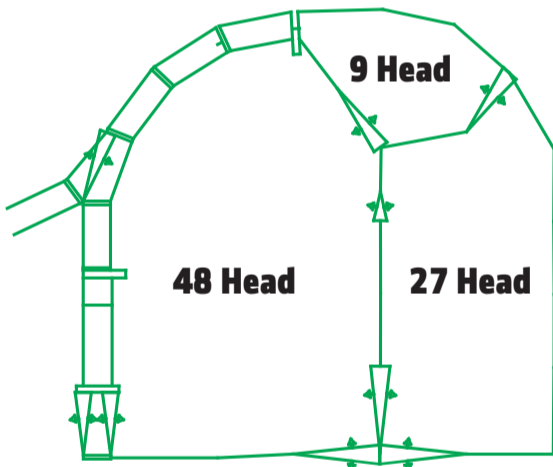

POPULAR
YARD
DESIGN #1

84 Head Yard - with 5 section race

- Large, spacious yard with good animal flow
- 97 x 42mm heavy duty cattle rail which minimises animal bruising
- Optional cattle crush available
- Optional loading ramp