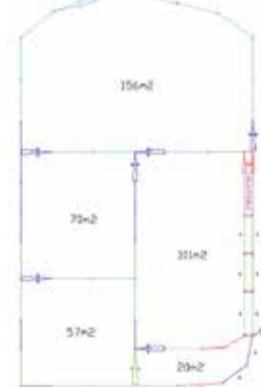

\$5,990.00 +GST

710 Head Sheep Yard

- Includes adjustable sides draft module

\$24,990.00 +GST

1,250 Head Sheep Yard

- Includes adjustable sides draft module

\$26,990.00 +GST

ShelterShed 3m x 3m