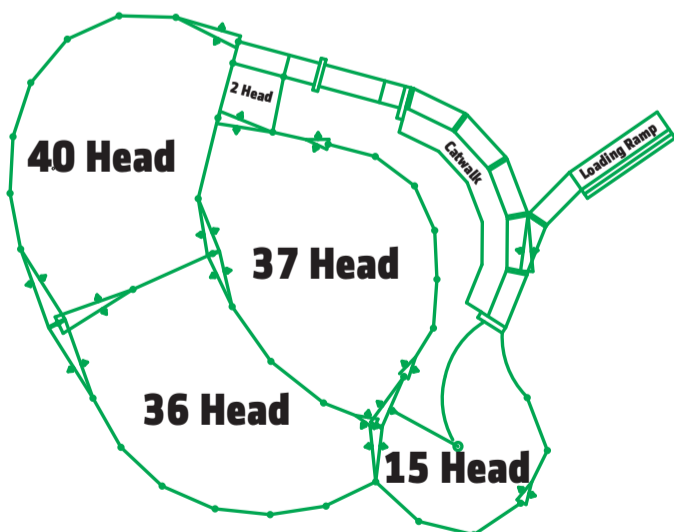

130 Head Yard - with cattle free area

- Popular Mid-Large scale yard
- 4 working pens with curved flow
- Circular force pen & gate for operator safety
- Cattle free area - allows complete operator safety
- Catwalk included
- Optional cattle crush and ramps available

POPULAR
YARD
DESIGN #3

MORE STEEL • MORE STRENGTH

MORE SPACE PER ANIMAL • MORE DESIGNS

Not all cattle yards are the same. Stockman cattle yards are designed to give the farmer the best quality product, combined with the best working design.

CALL US FOR A FREE NO OBLIGATION QUOTE.

DELIVERED TO FARM

Promotional offers valid until 30th April 2022. All prices exclude freight unless specified.