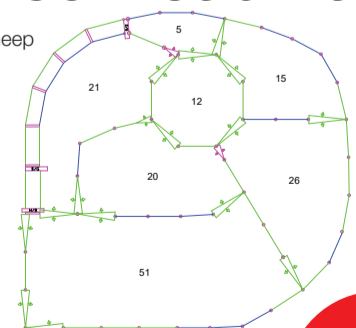

(Approximately 126 head yard size, depending on animal size)

Farmhand 150 Head Yard

- 7-rail multi-purpose for cattle and sheep
- Farmhand sliding gate
- Hot dipped galvanised
- Kit set delivered to main depot