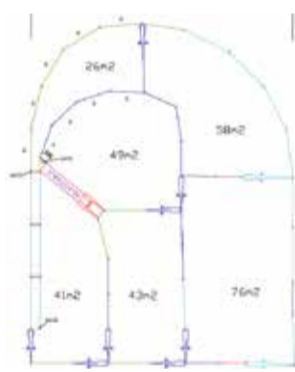

Sheep Draft Module V-Sides

- 3-way draft
- 3110mm L x 600mm W

\$2,995.00 +GST

FARMING IS EASIER WITH FARMQUIP

30 Head Sheep Yard

Heavy duty steel, hot dip galvanised
Includes sheep draft module
Kitset delivered to main depot

\$5,990.00 +GST

710 Head Sheep Yard

- Includes adjustable sides draft module

\$24,990.00 +GST

1,250 Head Sheep Yard

- Includes adjustable sides draft module

\$26,990.00 +GST

ShelterShed 3m x 3m