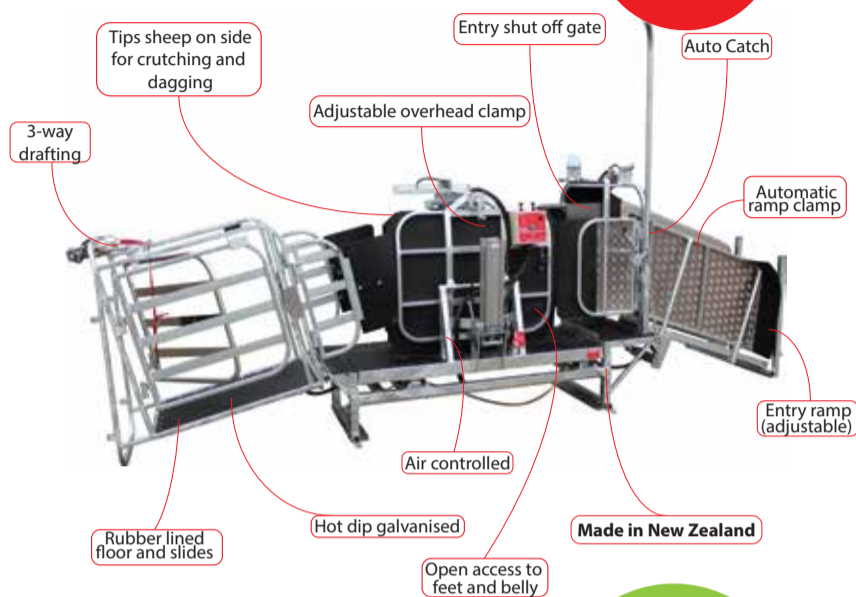

- Railed - 3m W x 1m H
- Quick, easy pin together yard panel for a variety of uses
- Use for sheep/calves/goats

OR 4 FOR \$699.00

\$179.00 +GST EACH

Sliding Yard Gate

- Including mounting brackets

\$950.00 +GST PLUS FREIGHT

SHEEP MANAGEMENT

Crutch and Weigh Combo Sheep Handler

The best all round sheep handler in the market!

THE ONLY AUTOMATED SHEEP HANDLER AVAILABLE THAT GIVES FULL ACCESS TO FEET & BELLY

FINANCE AVAILABLE

*Scales sold separately. Optional extras: Ramp clamp, Belly flap, Transport kit.

Daggers Mate Sheep Handler

- The ultimate machine for fast and efficient dagging and crutching
- Air controlled on skids
- Tips sheep on their sides for dagging and crutching
- Adjustable overhead clamp
- **Made in New Zealand**