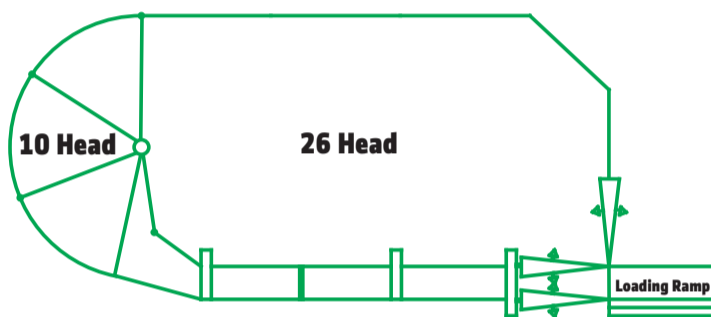

0800
843024

www.farmquip.co

FARMQUIP

ANIMAL MANAGEMENT SOLUTIONS

100%
New Zealand
owned and
operated

STOCKMAN CATTLE YARDS

46 Head Yard - with curved force tub

- Large curved tub with alloy sheeted sides
- Heavy duty anti backing gate for operator safety
- Headbail & sliding gate in race
- Drafting gates
- 97 x 42mm heavy duty cattle rail
- Optional loading ramp