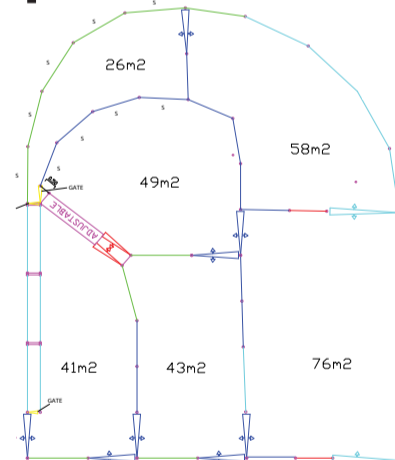

150 Head Sheep Yard

- Includes adjustable sides draft module
- Heavy duty semi permanent sheep yards
- Hot dip galvanised
- No overhead frames on gates
- Delivered as kitset

\$14,595.00 +GST

710 Head Sheep Yard

- Includes adjustable sides draft module
- Heavy duty semi permanent sheep yards
- Hot dip galvanised
- No overhead frames on gates
- Delivered as kitset

\$24,990.00 +GST

Sheep Weigh Crate

- Manual weighing and 3 way drafting
- Alloy, lightweight, transportable
- Mounts on to any existing loadbars

\$2,595.00 +GST

3 Way Draft Module

- Fit into any existing sheep yard

\$1,795.00 +GST

Sheep Draft Module V-Sides

- Fixed sided V
- 3-way draft
- 3110mm L x 600mm W (ext)

\$3,495.00 +GST

Adjustable Sides Draft Module