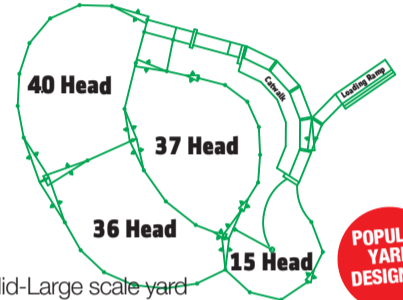

**POPULAR
YARD
DESIGN #1**

84 Head Yard - with 5 section race

- Large, spacious yard with good animal flow
- 97 x 42mm heavy duty cattle rail which minimises animal bruising
- Optional cattle crush available
- Optional loading ramp

**POPULAR
YARD
DESIGN #2**

130 Head Yard - with cattle free area

- Popular Mid-Large scale yard
- 4 working pens with curved flow
- Circular force pen & gate for operator safety
- Cattle free area - allows complete operator safety
- Optional catwalk available
- Optional cattle crush and loading ramps available