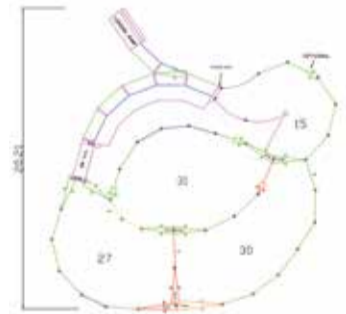

102 Head Plan