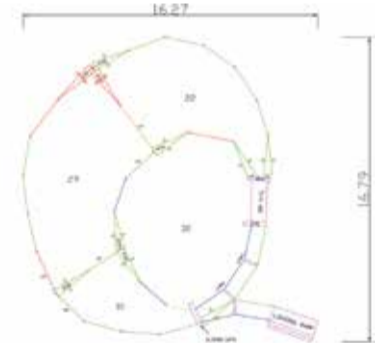

89 Head Plan