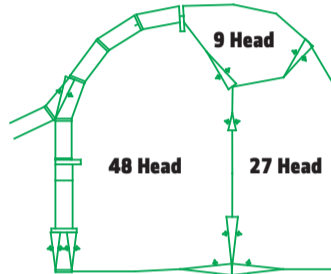

CATTLE HANDLING

STOCKMAN CATTLE YARDS

46 Head Yard - with curved force tub

- Large curved tub with alloy sheeted sides
- Heavy duty anti backing gate for operator safety
- Headbail & sliding gate in race
- Drafting gates
- 97 x 42mm heavy duty cattle rail
- Optional loading ramp

**POPULAR
YARD
DESIGN #1**

84 Head Yard - with 5 section race

- Large, spacious yard with good animal flow
- 97 x 42mm heavy duty cattle rail which minimises animal bruising
- Optional cattle crush available
- Optional loading ramp