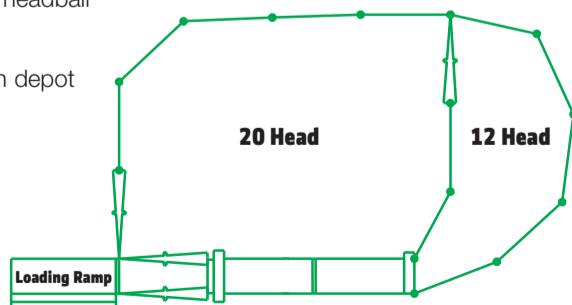

(Approximately 5 head yard size, depending on animal size)

\$5,490.00 +GST

Farmhand 20 Head Yard

- 7-rail multi-purpose for cattle and sheep
- Farmhand walkthrough headbail
- Farmhand sliding gate
- Hot dipped galvanised
- Kit set delivered to main depot

(Approximately 20 head yard size, depending on animal size)

\$7,990.00 +GST

Farmhand 32 Head Yard

- 7-rail multi-purpose for cattle and sheep
- Farmhand walkthrough headbail
- Farmhand sliding gate
- Hot dipped galvanised
- Kit set delivered to main depot