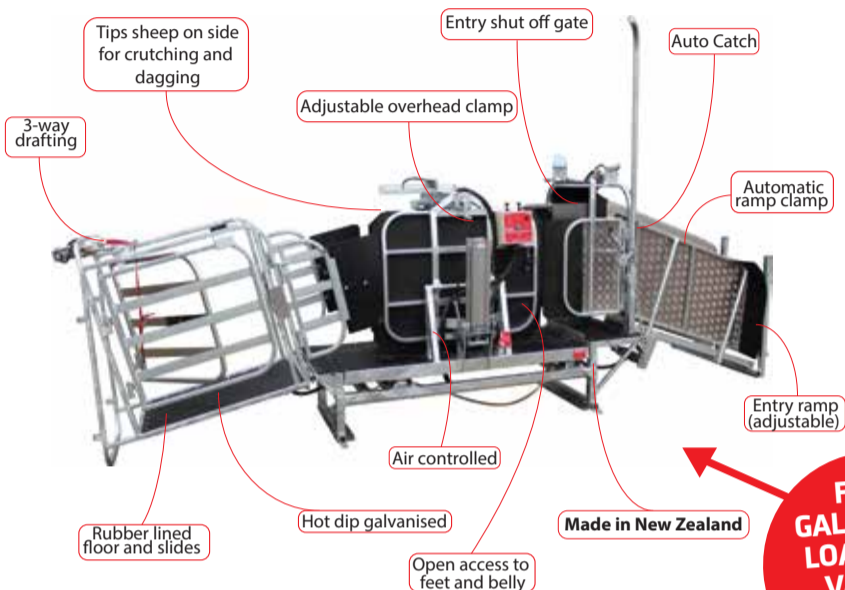

\$16,990.00 +GST

Excludes loading ramp
Add loading ramp for \$3695.00 + GST

SHEEP HANDLING

Crutch and Weigh Combo Sheep Handler

- The only automated sheep handler giving full access to belly and feet.
- Tips sheep on their sides for dagging & crutching
- 3-way and 5-way drafting options
- Fully automated weighing
- Compatible with Gallagher & TruTest Scales
- **Made in New Zealand**

THE ONLY AUTOMATED SHEEP HANDLER AVAILABLE THAT GIVES FULL ACCESS TO FEET & BELLY

Daggers Mate Sheep Handler

- The ultimate machine for fast and efficient dagging and crutching
- Air controlled on skids
- Tips sheep on their sides for dagging and crutching
- Adjustable overhead clamp
- **Made in New Zealand**

FREE TRANSPORT KIT

Auto Weigh Sheep Handler

- Fast and efficient weighing, drafting and dagging
- 3-way and 5-way drafting options
- **Made in New Zealand**

FREE GALLAGHER LOADBARS VALUED AT \$1500 +GST

FARMING IS EASIER WITH FARMQUIP