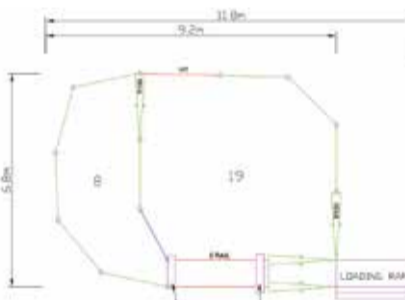

FARMING IS EASIER WITH FARMQUIP

27 Head Plan