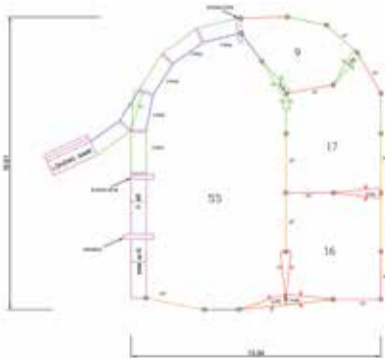

100 Head Plan