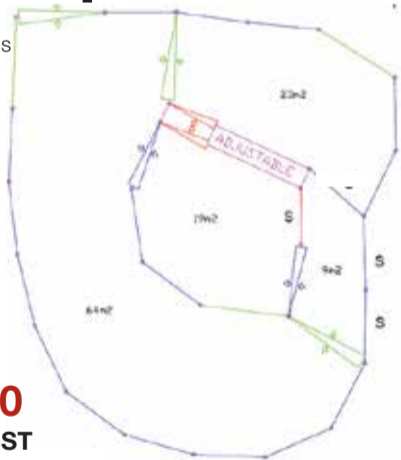

FARMING IS EASIER WITH FARMQUIP

150 Head Sheep Yard

- Includes adjustable sides draft module
- Heavy duty semi permanent sheep yards
- Hot dip galvanised
- No overhead frames on gates
- Delivered as kitset

$14,595.00 +GST

710 Head Sheep Yard

- Includes adjustable sides draft module
- Heavy duty semi permanent sheep yards
- Hot dip galvanised
- No overhead frames on gates
- Delivered as kitset