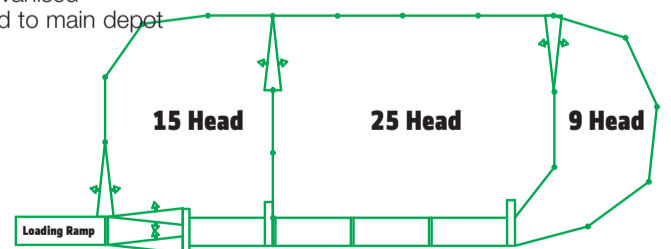

$16,990.00 +GST

Excludes loading ramp
Add loading ramp for $3695.00 + GST