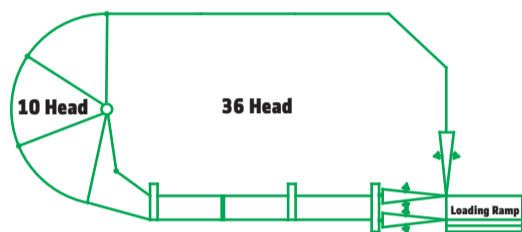

CATTLE HANDLING

STOCKMAN CATTLE YARDS

46 Head Yard - with curved force tub

- Large curved tub with alloy sheeted sides
- Heavy duty anti backing gate for operator safety
- Headbail & sliding gate in race
- Drafting gates
- 97 x 42mm heavy duty cattle rail
- Optional loading ramp