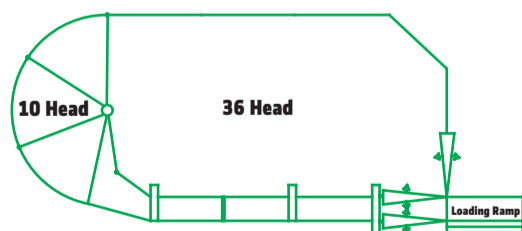

46 Head Yard - with curved force tub

- Large curved tub with alloy sheeted sides
- Heavy duty anti backing gate for operator safety
- Headbail & sliding gate in race
- Drafting gates
- 97 x 42mm heavy duty cattle rail
- Optional loading ramp