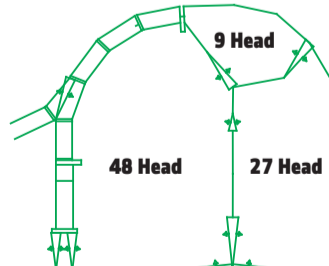

- Large, spacious yard with good animal flow
- 97 x 42mm heavy duty cattle rail which minimises animal bruising
- Optional cattle crush available
- Optional loading ramp

SAVE
20%
IN
MARCH!

130 Head Yard - with cattle free area