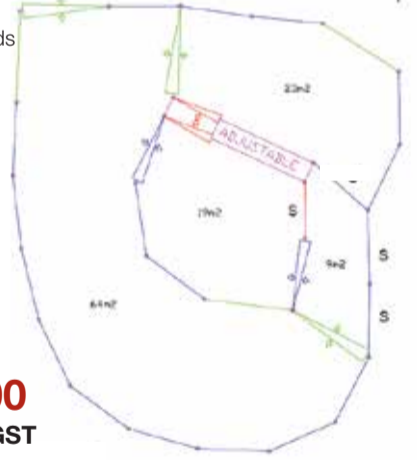

$12,990.00 +GST

710 Head Sheep Yard

- Includes adjustable sides draft module
- Heavy duty semi permanent sheep yards
- Hot dip galvanised
- No overhead frames on gates
- Kitset