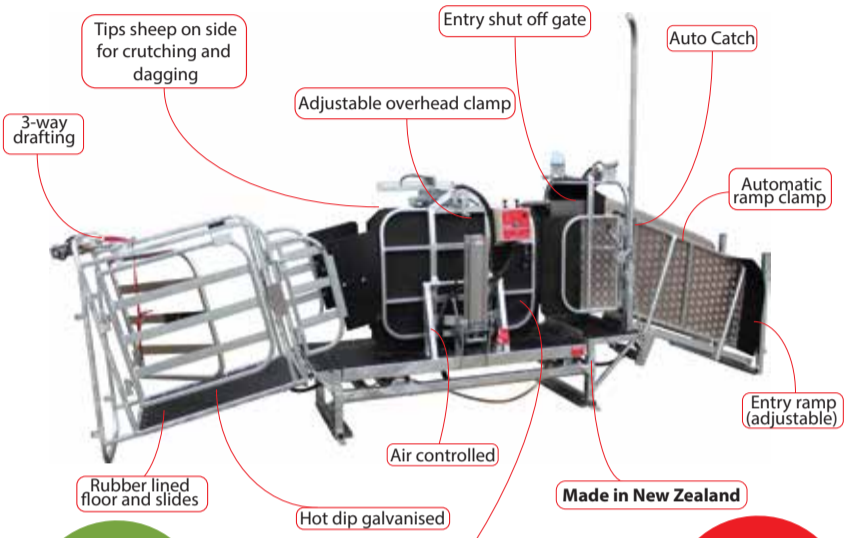

0800 843 024

www.farmquip.co

SHEEP HANDLING

Crutch and Weigh Combo Sheep Handler

- Tips sheep on their sides for dagging & crutching
- 3-way and 5-way drafting options
- Fully automated weighing
- Compatible with Gallagher & TruTest Scales
- **Made in New Zealand**

FREE GALLAGHER LOADBARS VALUED AT \$1500 +GST

THE ONLY AUTOMATED SHEEP HANDLER AVAILABLE THAT GIVES FULL ACCESS TO FEET & BELLY

CONTACT US FOR A QUOTE

30 Head Sheep Yard

- Heavy duty semi permanent sheep yards
- Hot dip galvanised
- No overhead frames on gates
- Kitset