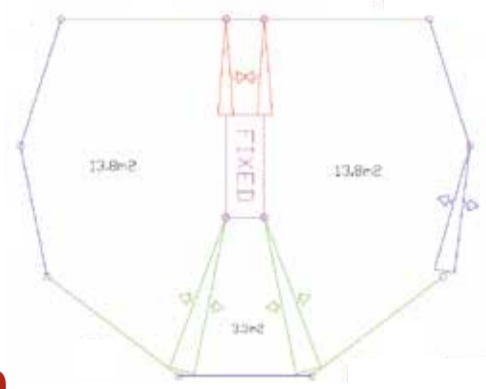

50 Head Sheep Yard

- Heavy duty semi permanent sheep yards
- Hot dip galvanised
- No overhead frames on gates
- Kitset

$6,995.00 +GST

SHEEP FARMING IS EASIER WITH FARMQUIP

150 Head Sheep Yard

- Includes adjustable sides draft module
- Heavy duty semi permanent sheep yards
- Hot dip galvanised
- No overhead frames on gates
- Kitset