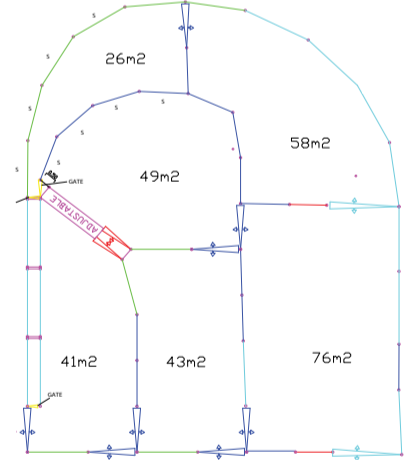

\$23,990.00 +GST

Sheep Weigh Crate

- Manual weighing and 3 way drafting
- Alloy, lightweight, transportable
- Mounts on to any existing loadbars

\$2,595.00 +GST

3 Way Draft Module

- Fit into any existing sheep yard