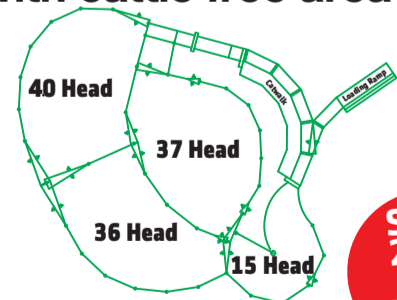

- Popular Mid-Large scale yard
- 4 working pens with curved flow
- Circular force pen & gate for operator safety
- Cattle free area - allows complete operator safety
- Optional catwalk available
- Optional cattle crush and loading ramps available

SAVE
20%
IN
MARCH!

0800 843 024

www.farmquip.co