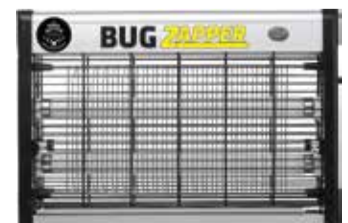

• Dual power mode for use at home, camping or on the boat
• AC 240V & DC 12V plug

\$187.00
+GST

SKU
BU71

Sealer Bags

- 3 x rolls
• 280 x 5000mm

\$42.00
+GST

SKU
BU77

Bug Zapper