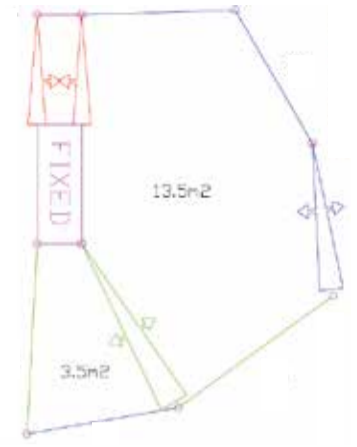

SHEEP HANDLING

Crutch and Weigh Combo Sheep Handler

- Tips sheep on their sides for dagging & crutching
- 3-way and 5-way drafting options
- Fully automated weighing
- Compatible with Gallagher & TruTest Scales
- **Made in New Zealand**

FREE GALLAGHER LOADBARS VALUED AT $1500 +GST

THE ONLY AUTOMATED SHEEP HANDLER AVAILABLE THAT GIVES FULL ACCESS TO FEET & BELLY

CONTACT US FOR A QUOTE

30 Head Sheep Yard

- Heavy duty semi permanent sheep yards
- Hot dip galvanised
- No overhead frames on gates
- Kitset

$5,995.00 +GST

50 Head Sheep Yard

- Heavy duty semi permanent sheep yards
- Hot dip galvanised
- No overhead frames on gates
- Kitset

$6,995.00 +GST

SHEEP FARMING IS EASIER WITH FARMQUIP

150 Head Sheep Yard

- Includes adjustable sides draft module
- Heavy duty semi permanent sheep yards
- Hot dip galvanised
- No overhead frames on gates
- Kitset

$12,990.00 +GST

710 Head Sheep Yard

- Includes adjustable sides draft module
- Heavy duty semi permanent sheep yards
- Hot dip galvanised
- No overhead frames on gates
- Kitset

$23,990.00 +GST

Sheep Weigh Crate

- Manual weighing and 3 way drafting
- Alloy, lightweight, transportable
- Mounts on to any existing loadbars

$2,595.00 +GST

3 Way Draft Module

- Fit into any existing sheep yard

$995.00 +GST

Sheep Draft Module V-Sides

- Fixed sided V
- 3-way draft
- 3110mm L x 600mm W (ext)

$3,295.00 +GST

Adjustable Sides Draft Module

- Fit into any existing sheep yard
- 3 way draft
- 4500 x 1000 x 600 (ext)

$3,895.00 +GST

Terms & Conditions apply Promotional offers valid until 31st March 2023. All prices exclude freight & GST unless specified. All prices while stocks last. Limited stock on hand.